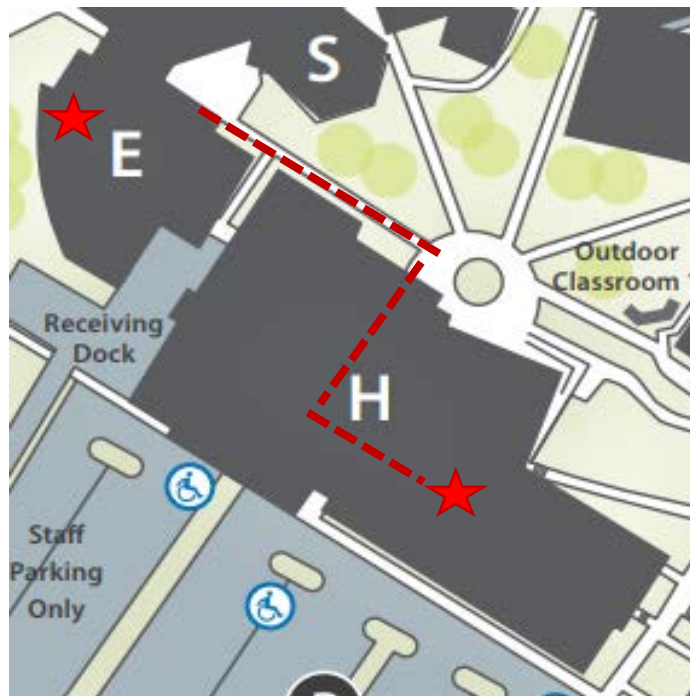

The CEWD Registration Office will be

CLOSED

Thursday, April 5th.

Please visit our

NEW LOCATION

Student Center H105

Beginning Friday, April 6th.

New Office
Hours
Beginning
April 16th!

Monday 8:30am-6:00pm
Tuesday 8:30am-4:30pm
Wednesday 8:30am-4:30pm
Thursday 8:30am-4:30pm
Friday 10am-4:30pm

Please visit our
NEW LOCATION

Student Center H105

Beginning Friday, April 6th.

New Office
Hours
Beginning
April 16th!